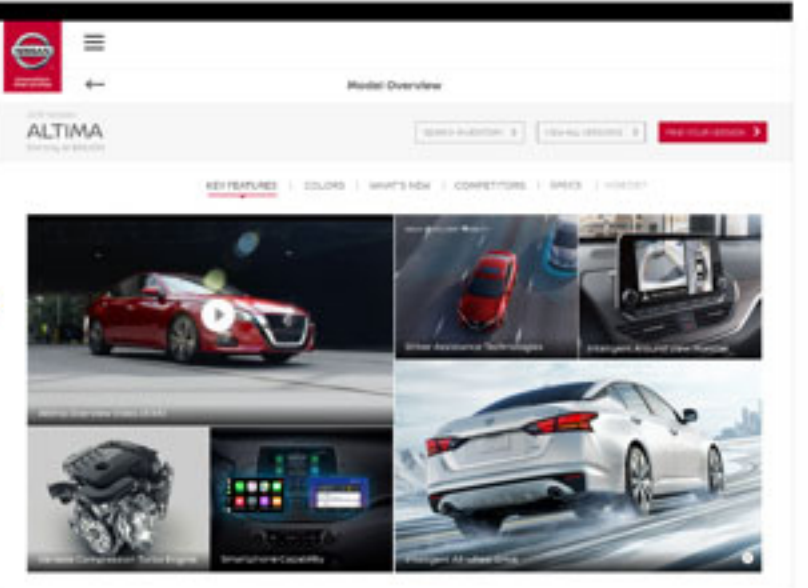

Innovation
that excites

Nissan Showroom App User Flows

Tablet Bar - All User Flows

Tablet Bar Version - Learn Flow

Tablet Bar Version - Compare Flow

Click Compare Tab

View Vehicles to Compare

Select First Vehicle

Select Second Vehicle

View Comparison

Explore Model

Find your version

Tablet Bar Version Find Flow

Consultation Learn Flow

Consultation Find Flow

Consultation Compare Flow