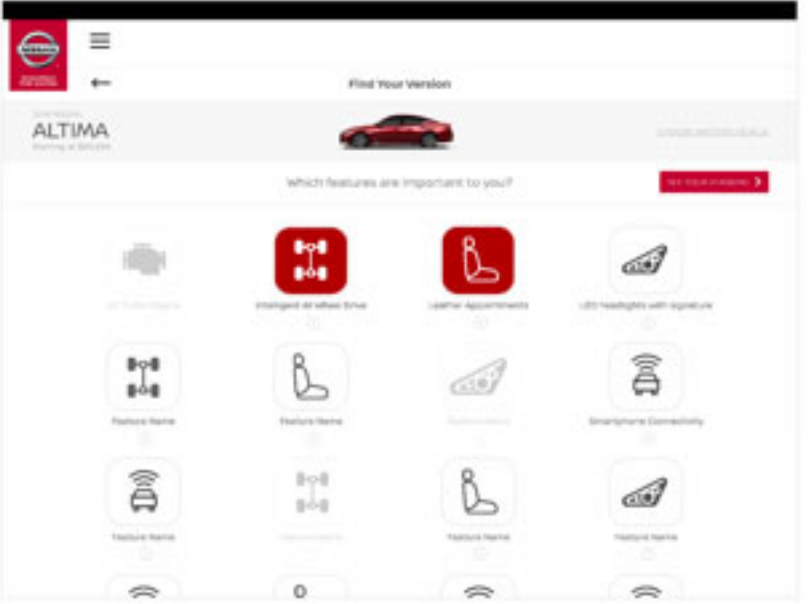

Innovation
that excites

Nissan Showroom App User Flows

Tablet Bar - All User Flows

Tablet Bar Version - Learn Flow

Tablet Bar Version - Compare Flow

Click Compare Tab

View Vehicles to Compare

Select First Vehicle

Select Second Vehicle

View Comparison

Explore Model

Find your version

Tablet Bar Version Find Flow

Consultation Learn Flow

Consultation Find Flow

Consultation Compare Flow