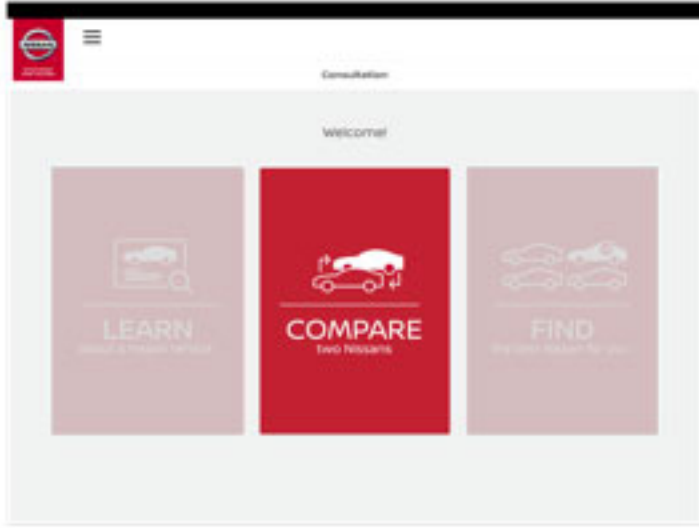

Innovation
that excites

Nissan Showroom App User Flows

Tablet Bar - All User Flows

Tablet Bar Version - Learn Flow

Tablet Bar Version - Compare Flow

Click Compare Tab

View Vehicles to Compare

Select First Vehicle

Select Second Vehicle

View Comparison

Explore Model

Find your version

Tablet Bar Version Find Flow

Consultation Learn Flow

Consultation Find Flow

Consultation Compare Flow