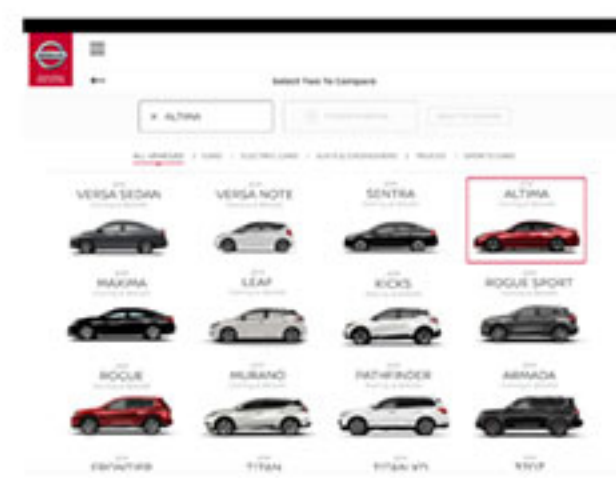

Select First Vehicle