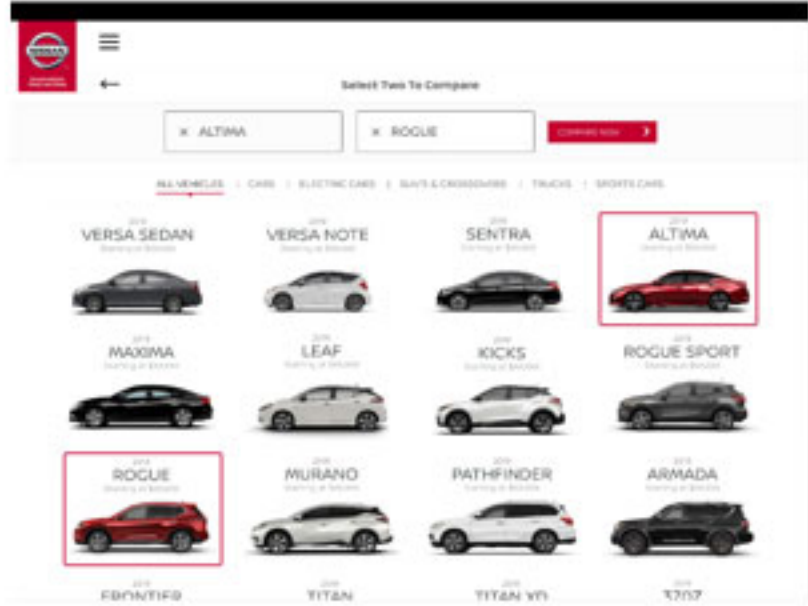

Innovation
that excites

Nissan Showroom App User Flows

Tablet Bar - All User Flows

Tablet Bar Version - Learn Flow

Tablet Bar Version - Compare Flow

Click Compare Tab

View Vehicles to Compare

Select First Vehicle

Select Second Vehicle

View Comparison

Explore Model

Find your version

Tablet Bar Version Find Flow

Consultation Learn Flow

Consultation Find Flow

Consultation Compare Flow