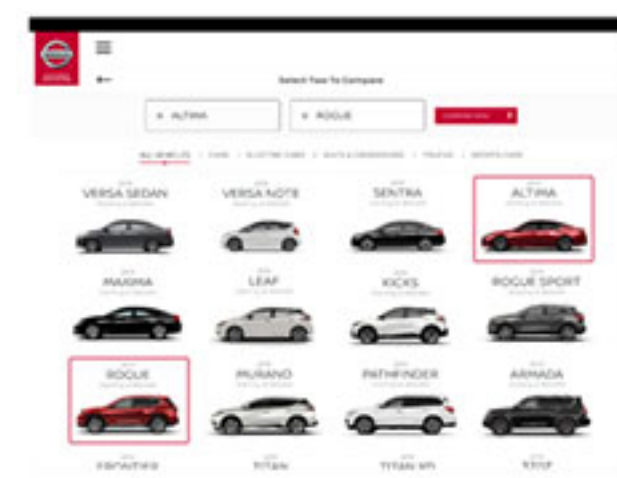

Innovation
that excites

Nissan Showroom App User Flows

Tablet Bar - All User Flows

Tablet Bar Version - Learn Flow

Tablet Bar Version - Compare Flow

Click Compare Tab

View Vehicles to Compare

Select First Vehicle

Click Compare Tab

View Vehicles to Compare

Select First Vehicle

Select Second Vehicle

View Comparison

2019 NISSAN
ALTIMA
MSRP starting at \$20,000

EXPLORE MODEL > FIND YOUR VERSION >

Explore Model

Find your version

SEARCH INVENTORY > VIEW ALL VERSIONS > FIND YOUR VERSION >

SEARCH INVENTORY

View All Versions