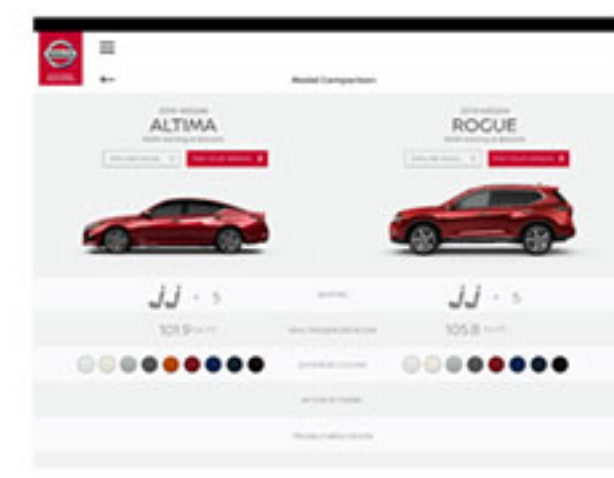

Innovation
that excites

Nissan Showroom App User Flows

Tablet Bar - All User Flows

Tablet Bar Version - Learn Flow

Tablet Bar Version - Compare Flow

Click Compare Tab

View Vehicles to Compare

Select First Vehicle

Select Second Vehicle

View Comparison

Explore Model

Find your version

Tablet Bar Version Find Flow

Consultation Learn Flow

Consultation Find Flow

Consultation Compare Flow

Click Compare Tab

View Vehicles to Compare

Select First Vehicle

Select Second Vehicle

View Comparison

2019 NISSAN
ALTIMA
MSRP starting at \$20,000

EXPLORE MODEL > FIND YOUR VERSION >

Explore Model

Find your version

SEARCH INVENTORY > VIEW ALL VERSIONS > FIND YOUR VERSION >

SEARCH INVENTORY

View All Versions