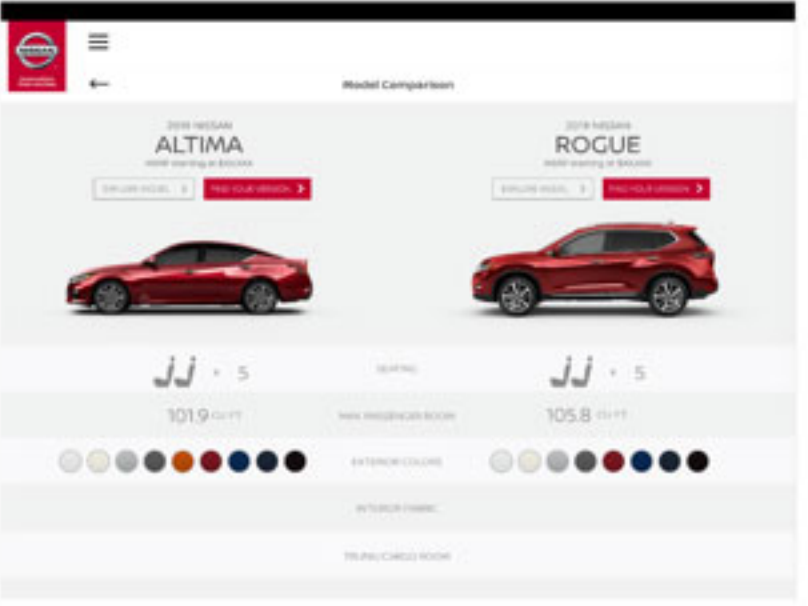

Innovation
that excites

Nissan Showroom App User Flows

Tablet Bar - All User Flows

Tablet Bar Version - Learn Flow

Tablet Bar Version - Compare Flow

Click Compare Tab

View Vehicles to Compare

Select First Vehicle

Select Second Vehicle

View Comparison

Explore Model

Find your version

Tablet Bar Version Find Flow

Consultation Learn Flow

Consultation Find Flow

Consultation Compare Flow