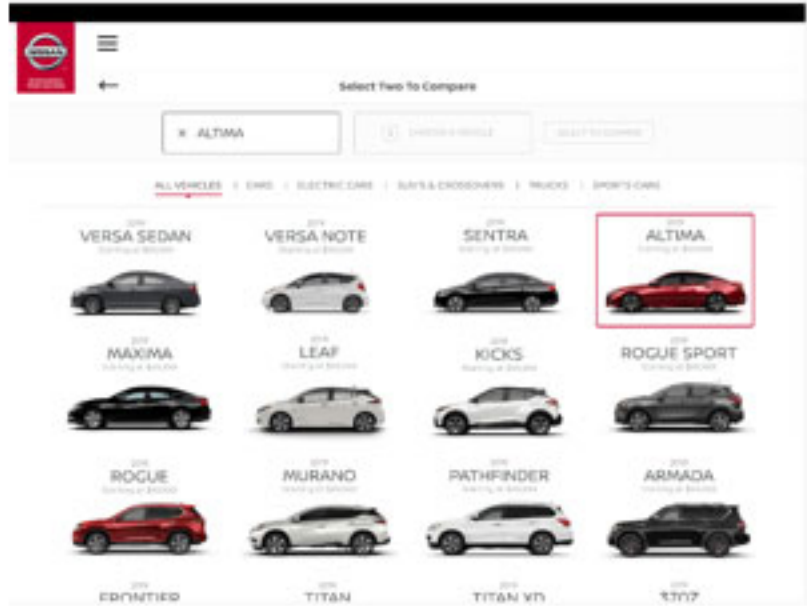

Innovation
that excites

Nissan Showroom App User Flows

Tablet Bar - All User Flows

Tablet Bar Version - Learn Flow

Tablet Bar Version - Compare Flow

Click Compare Tab

View Vehicles to Compare

Select First Vehicle

Select Second Vehicle

View Comparison

Explore Model

Find your version

Tablet Bar Version Find Flow

Consultation Learn Flow

Consultation Find Flow

Consultation Compare Flow