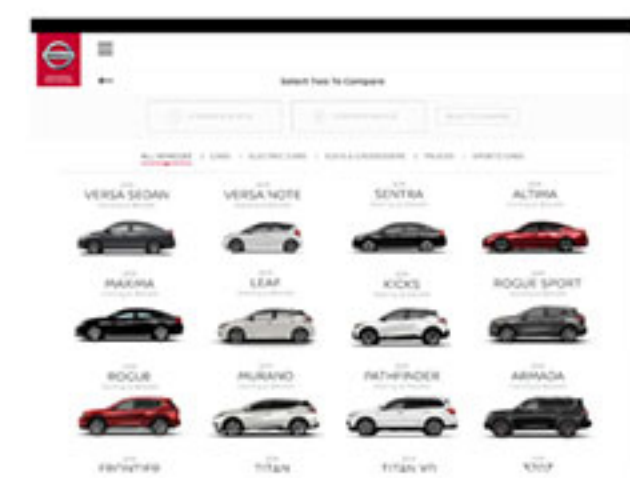

Innovation
that excites

Nissan Showroom App User Flows

Tablet Bar - All User Flows

Tablet Bar Version - Learn Flow

Tablet Bar Version - Compare Flow

Click Compare Tab

View Vehicles to Compare

Select First Vehicle

Select Second Vehicle

View Comparison

Explore Model

Find your version

Tablet Bar Version Find Flow

Consultation Learn Flow

Consultation Find Flow

Consultation Compare Flow

Click Compare Tab

View Vehicles to Compare

Select First Vehicle

Select Second Vehicle

View Comparison

2019 NISSAN
ALTIMA
MSRP starting at \$20,000

EXPLORE MODEL > FIND YOUR VERSION >

Explore Model