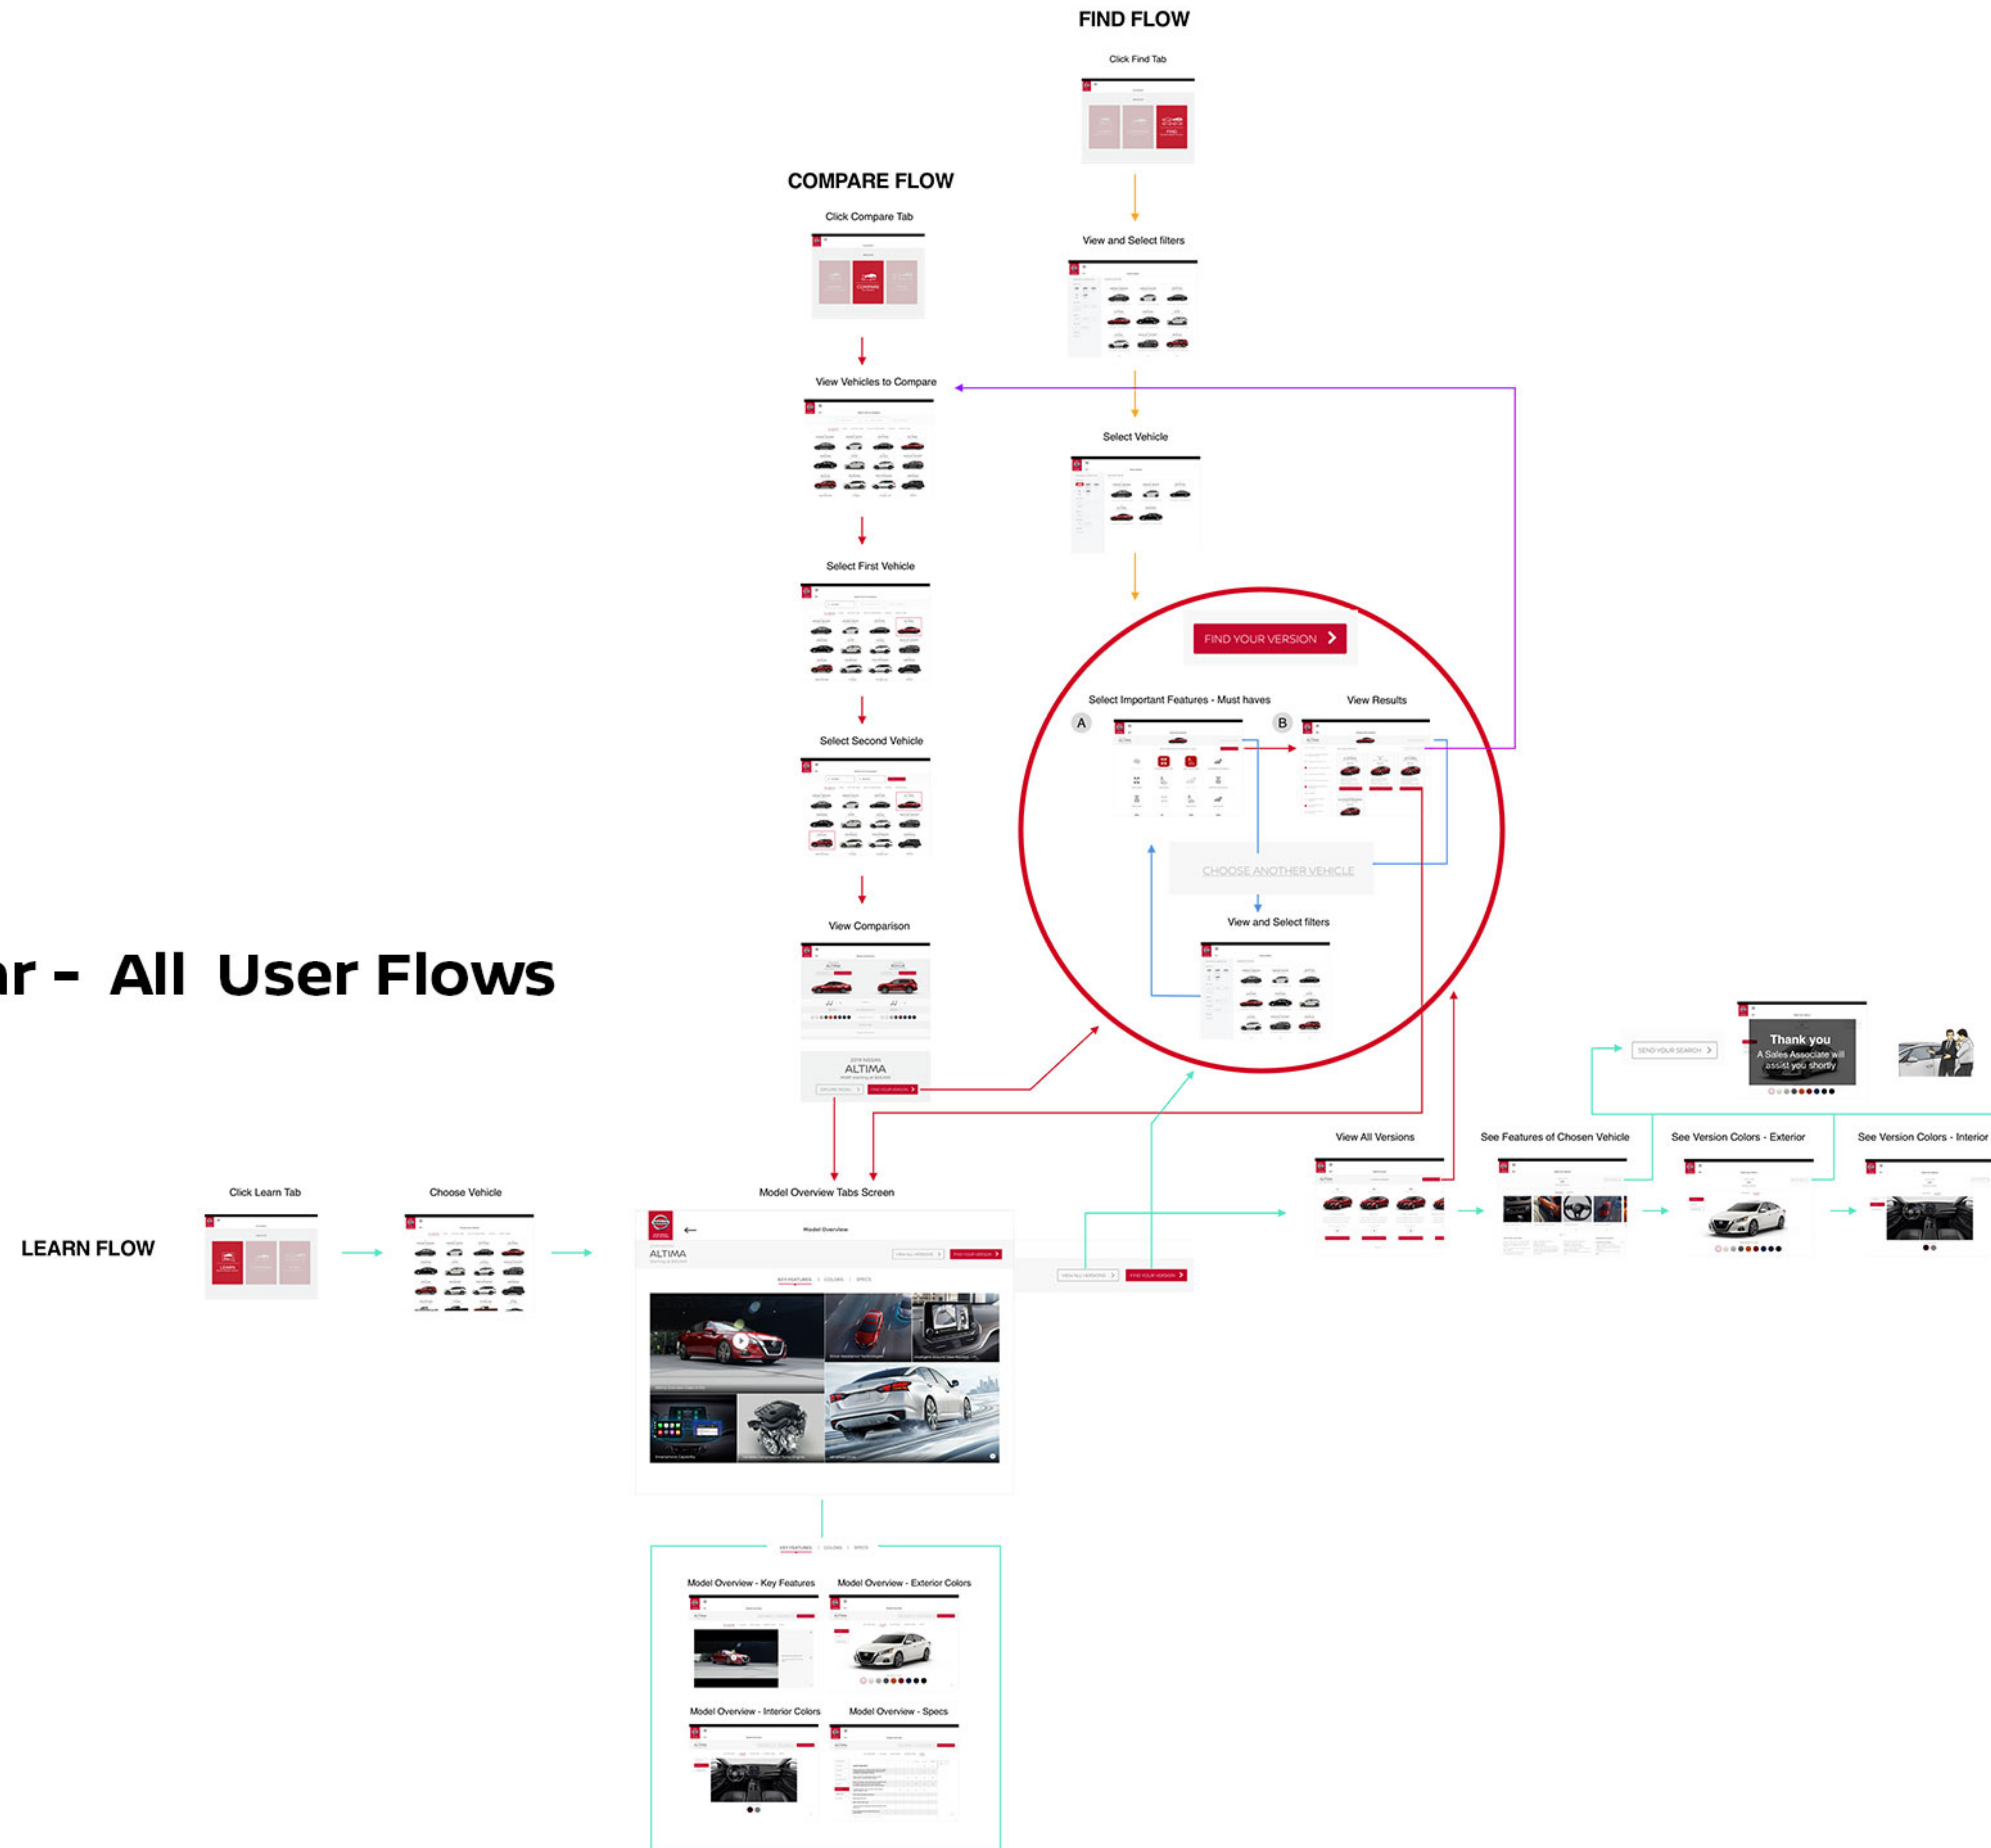

Innovation
that excites

Nissan Showroom App User Flows

Tablet Bar - All User Flows

Tablet Bar Version - Learn Flow

Tablet Bar Version - Compare Flow

Click Compare Tab

View Vehicles to Compare

Select First Vehicle

Select Second Vehicle

View Comparison

Explore Model

Find your version

Tablet Bar Version Find Flow

Consultation Learn Flow

Consultation Find Flow

Consultation Compare Flow

Click Compare Tab

View Vehicles to Compare

Select First Vehicle

Select Second Vehicle

View Comparison

2019 NISSAN
ALTIMA
MSRP starting at \$20,000

EXPLORE MODEL > FIND YOUR VERSION >

Explore Model

Find your version

SEARCH INVENTORY > VIEW ALL VERSIONS > FIND YOUR VERSION >

SEARCH INVENTORY

View All Versions