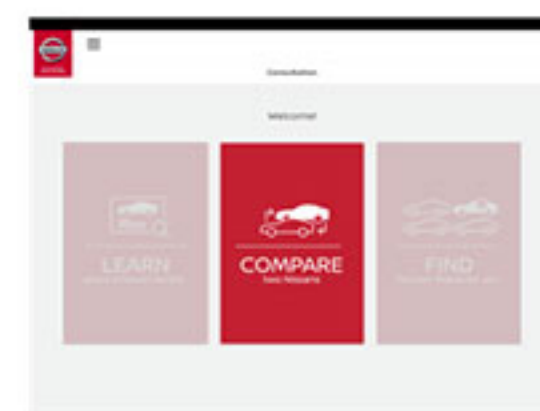

Consultation Compare Flow

Click Compare Tab