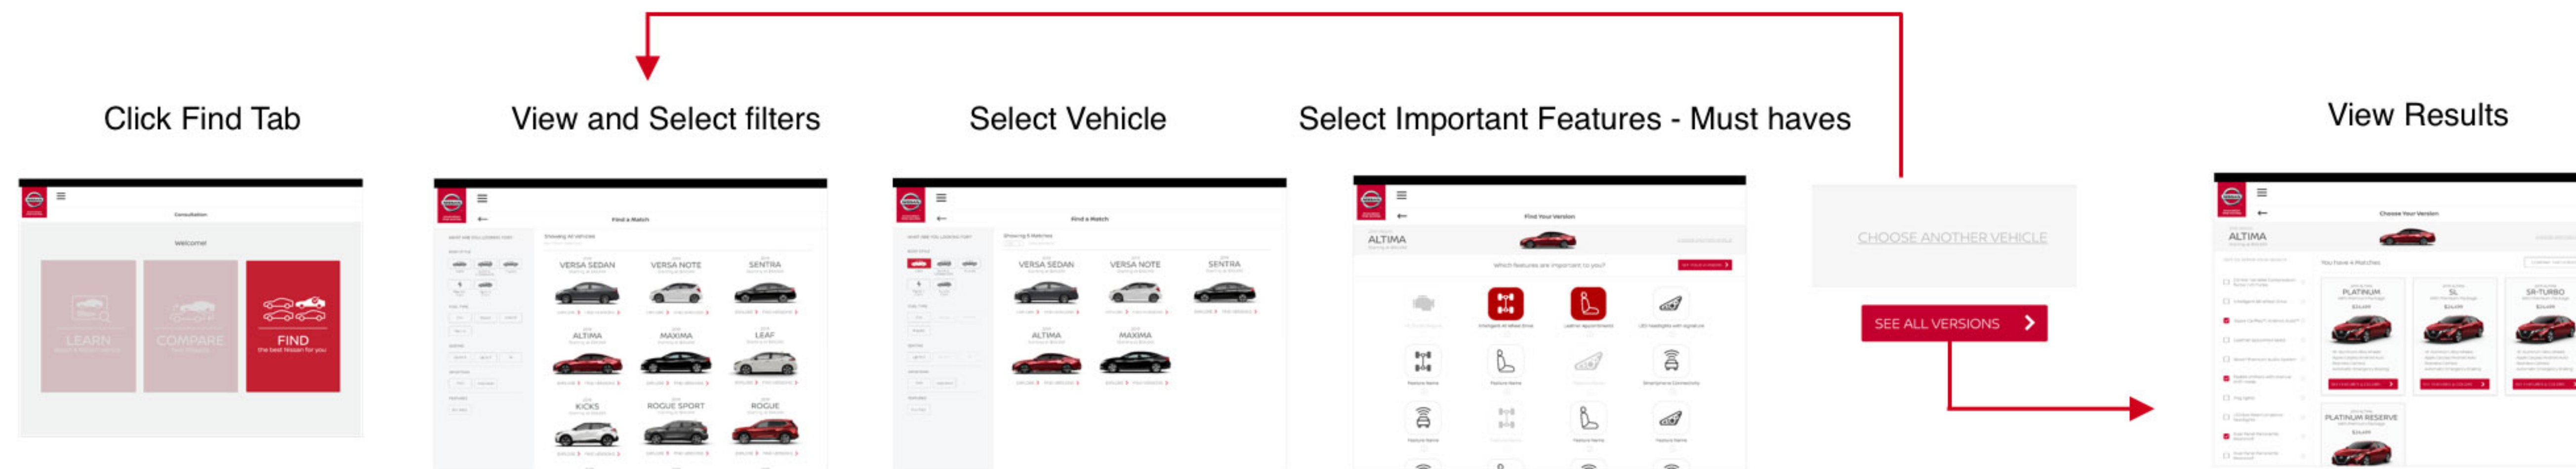

Innovation
that excites

Nissan Showroom App User Flows

Tablet Bar - All User Flows

Tablet Bar Version - Learn Flow

Tablet Bar Version - Compare Flow

Click Compare Tab

View Vehicles to Compare

Select First Vehicle

Select Second Vehicle

View Comparison

Explore Model

Find your version

Tablet Bar Version Find Flow

Consultation Learn Flow

Consultation Find Flow

Consultation Compare Flow

Click Compare Tab

View Vehicles to Compare

Select First Vehicle

Select Second Vehicle

View Comparison

2019 NISSAN
ALTIMA
MSRP starting at \$20,000

EXPLORE MODEL > FIND YOUR VERSION >

Explore Model