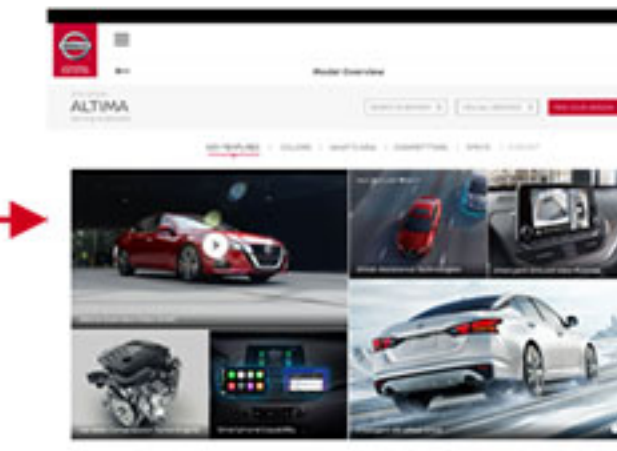

Click Compare Tab

View Vehicles to Compare

Select First Vehicle

Select Second Vehicle

View Comparison

2019 NISSAN
ALTIMA
MSRP starting at \$20,000

EXPLORE MODEL > FIND YOUR VERSION >

Explore Model