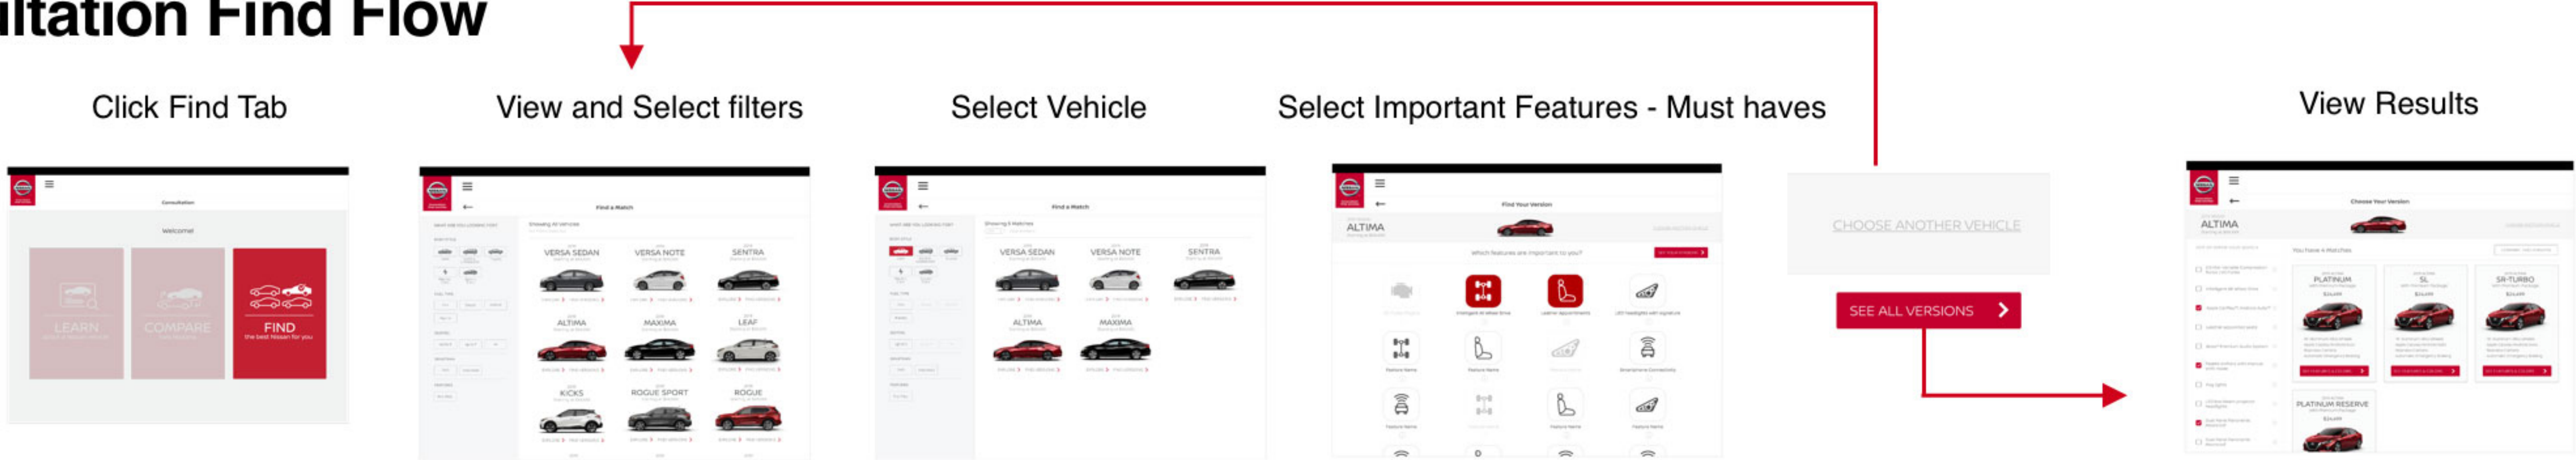

Innovation
that excites

Nissan Showroom App User Flows

Tablet Bar - All User Flows

Tablet Bar Version - Learn Flow

Tablet Bar Version - Compare Flow

Click Compare Tab

View Vehicles to Compare

Select First Vehicle

Select Second Vehicle

View Comparison

Explore Model

Find your version

Tablet Bar Version Find Flow

Consultation Learn Flow

Consultation Find Flow

Consultation Compare Flow

Click Compare Tab

View Vehicles to Compare

Select First Vehicle

Select Second Vehicle

View Comparison

2019 NISSAN
ALTIMA
MSRP starting at \$20,000

EXPLORE MODEL > FIND YOUR VERSION >

Explore Model