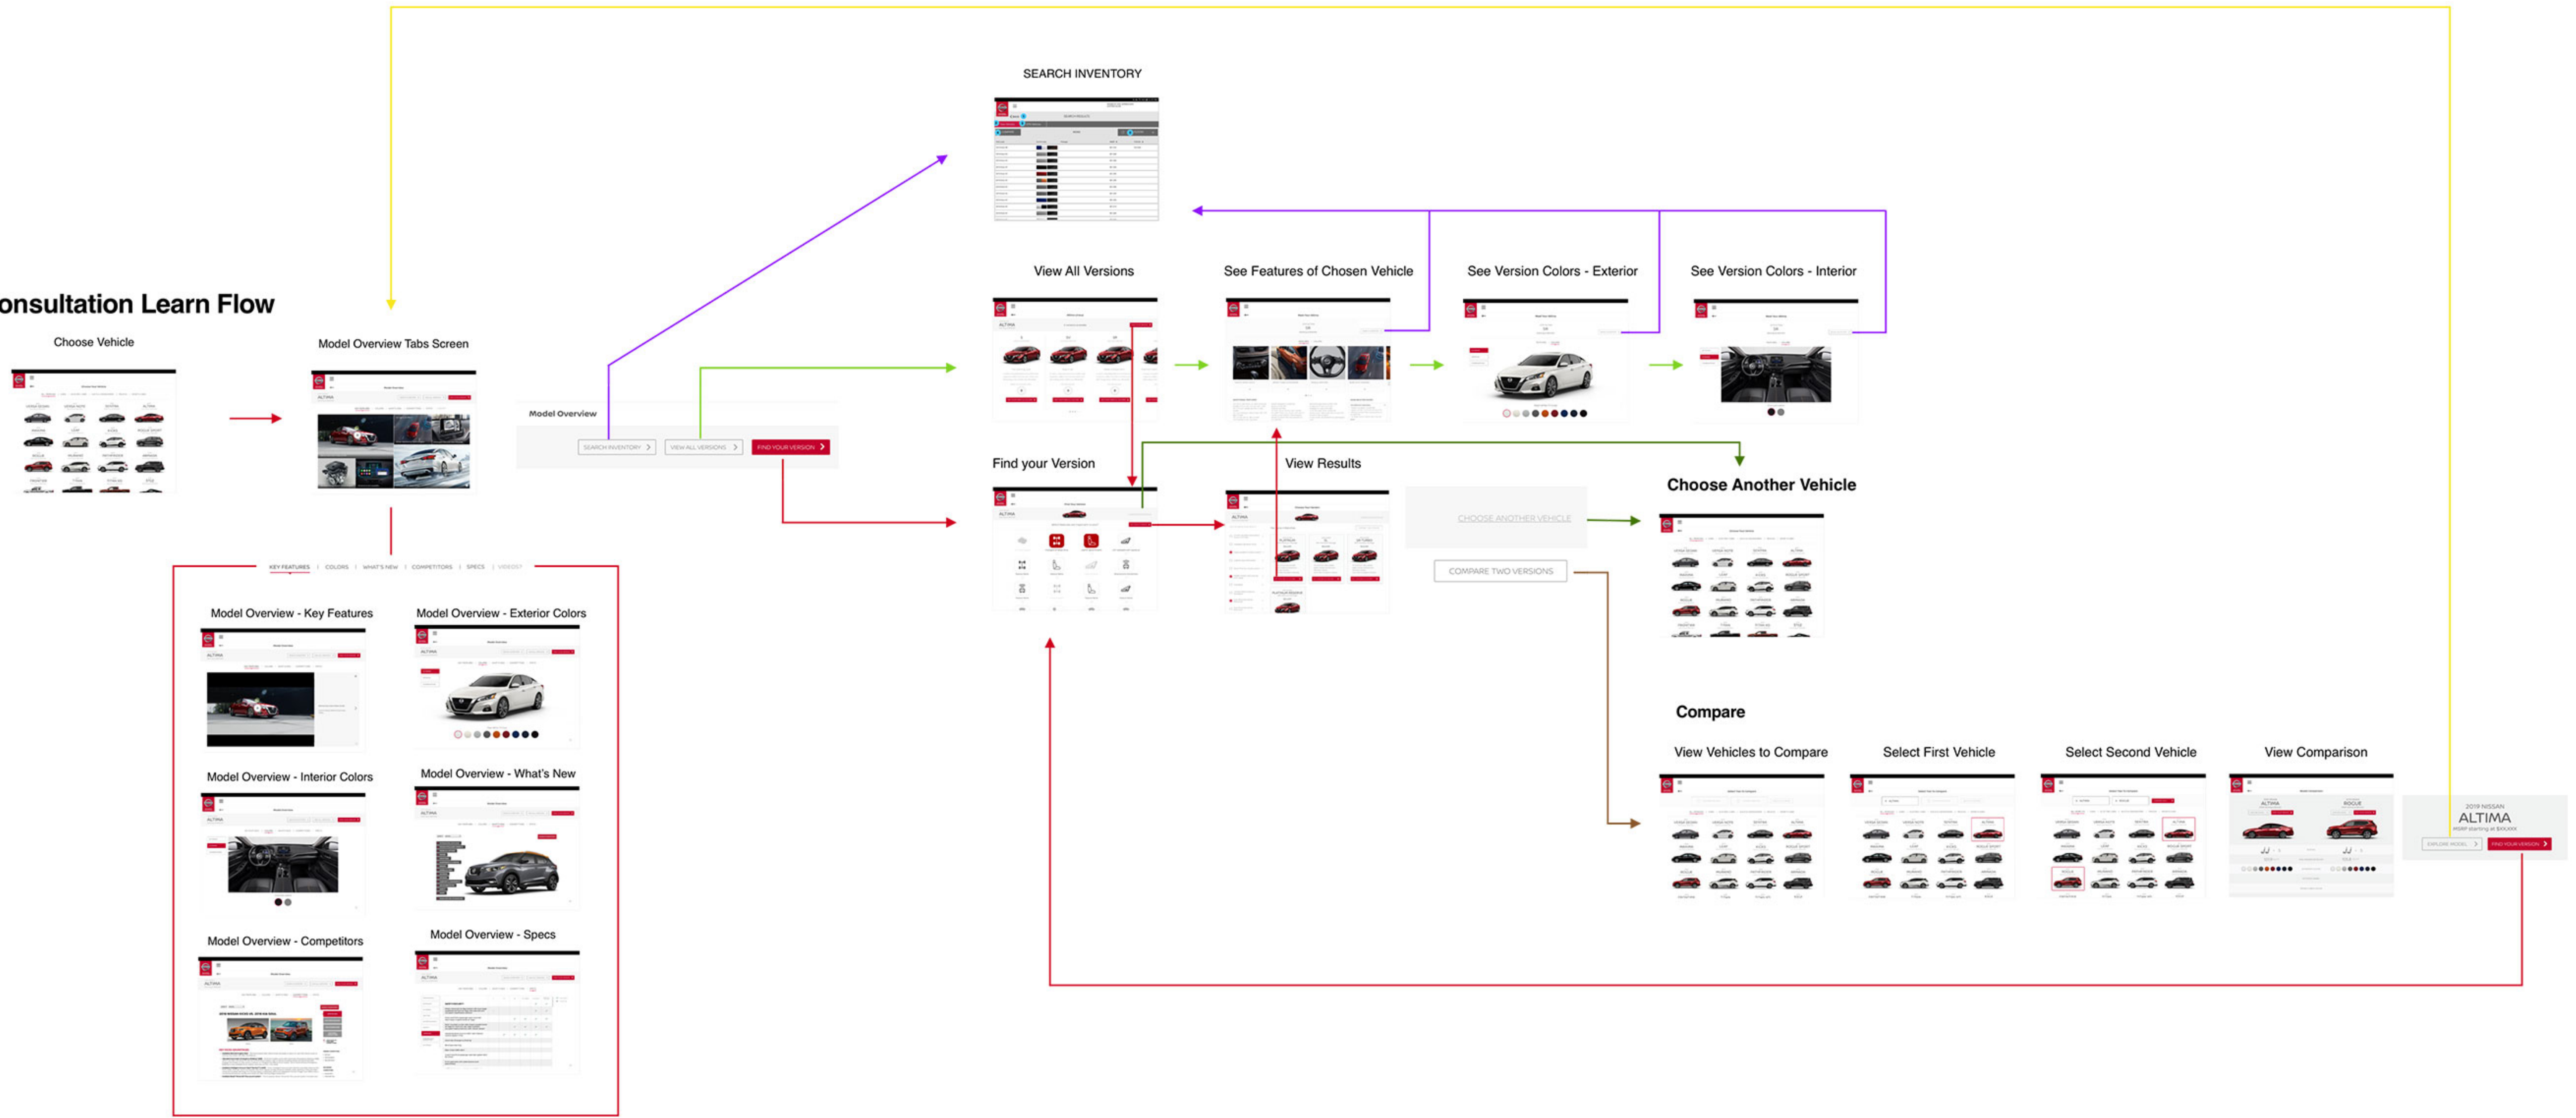

Innovation
that excites

Nissan Showroom App User Flows

Tablet Bar - All User Flows

Tablet Bar Version - Learn Flow

Tablet Bar Version - Compare Flow

Click Compare Tab

View Vehicles to Compare

Select First Vehicle

Select Second Vehicle

View Comparison

Explore Model

Find your version

Tablet Bar Version Find Flow

Consultation Learn Flow

Consultation Find Flow

Consultation Compare Flow

Click Compare Tab

View Vehicles to Compare

Select First Vehicle

Select Second Vehicle

View Comparison

2019 NISSAN
ALTIMA
MSRP starting at \$20,000

EXPLORE MODEL > FIND YOUR VERSION >

Explore Model

Find your version

SEARCH INVENTORY > VIEW ALL VERSIONS > FIND YOUR VERSION >

SEARCH INVENTORY

View All Versions