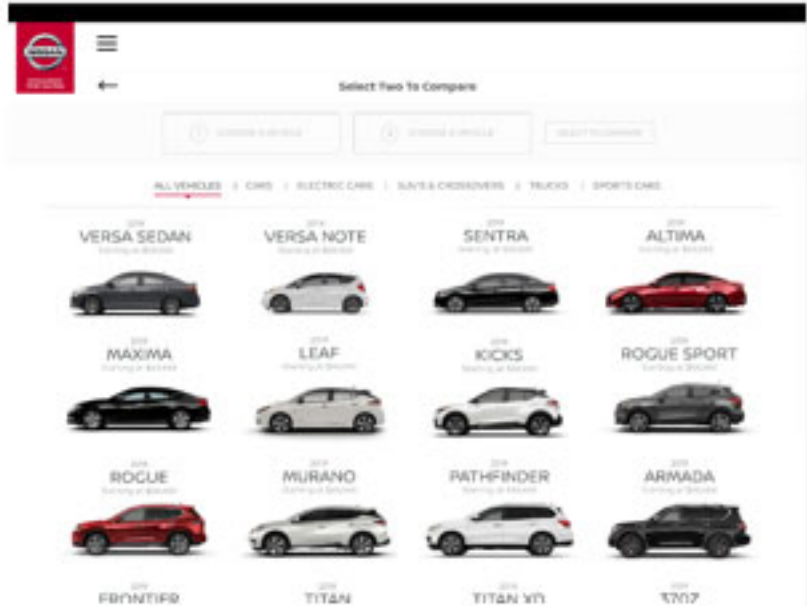

Innovation
that excites

Nissan Showroom App User Flows

Tablet Bar - All User Flows

Tablet Bar Version - Learn Flow

Tablet Bar Version - Compare Flow

Click Compare Tab

View Vehicles to Compare

Select First Vehicle

Select Second Vehicle

View Comparison

Explore Model

Find your version

Tablet Bar Version Find Flow

Consultation Learn Flow

Consultation Find Flow

Consultation Compare Flow