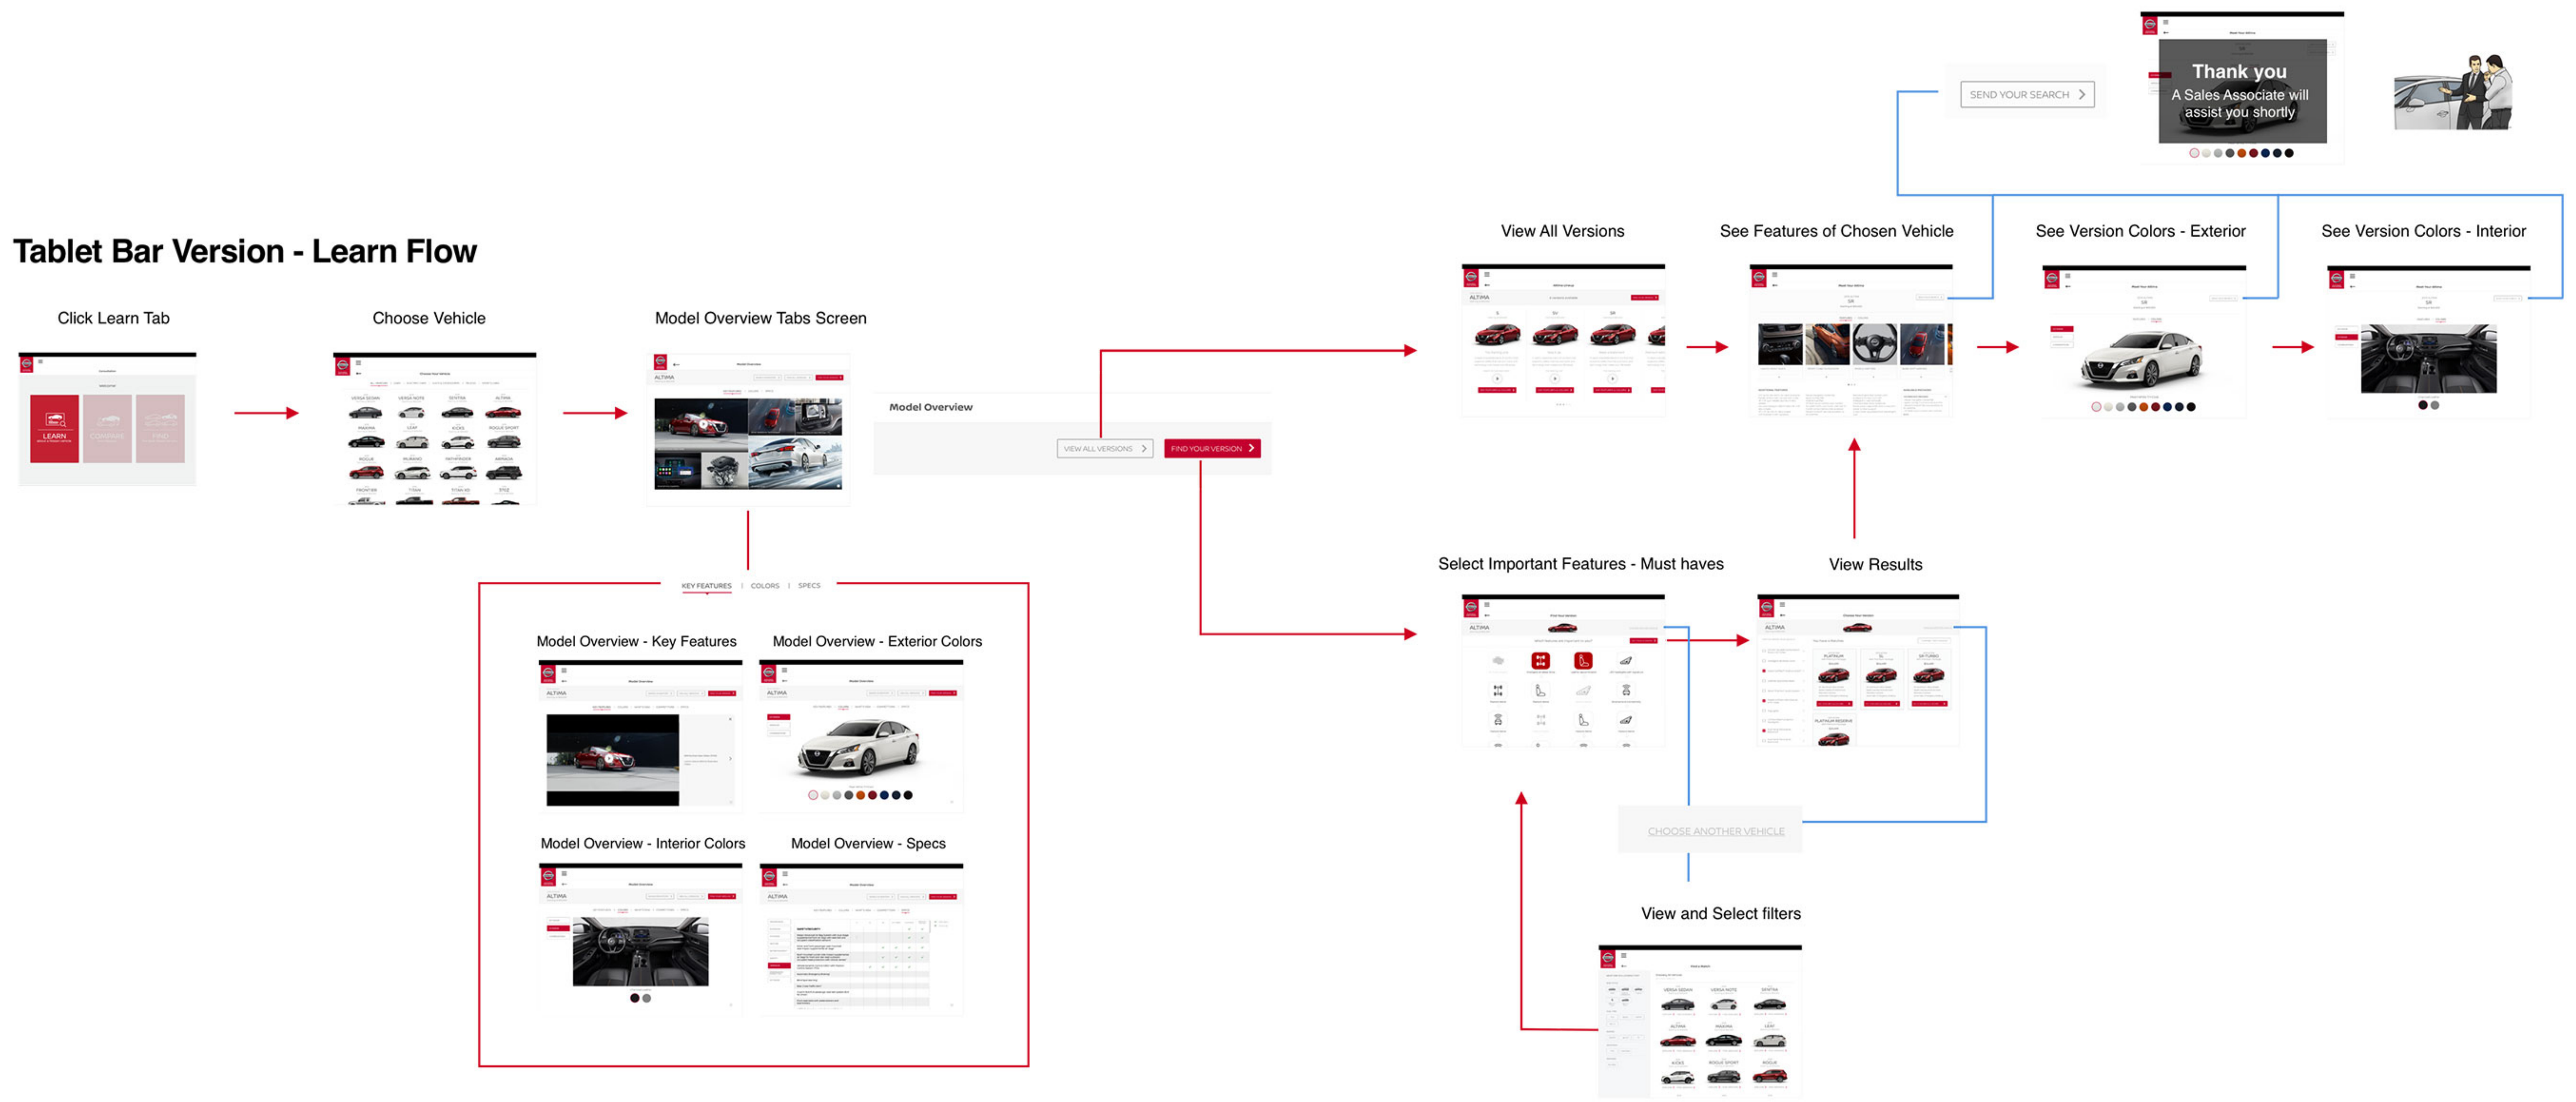

Innovation
that excites

Nissan Showroom App User Flows

Tablet Bar - All User Flows

Tablet Bar Version - Learn Flow

Tablet Bar Version - Compare Flow

Click Compare Tab

View Vehicles to Compare

Select First Vehicle

Select Second Vehicle

View Comparison

Explore Model

Find your version

Tablet Bar Version Find Flow

Consultation Learn Flow

Consultation Find Flow

Consultation Compare Flow

Click Compare Tab

View Vehicles to Compare

Select First Vehicle

Select Second Vehicle

View Comparison

2019 NISSAN
ALTIMA
MSRP starting at \$20,000

EXPLORE MODEL > FIND YOUR VERSION >

Explore Model